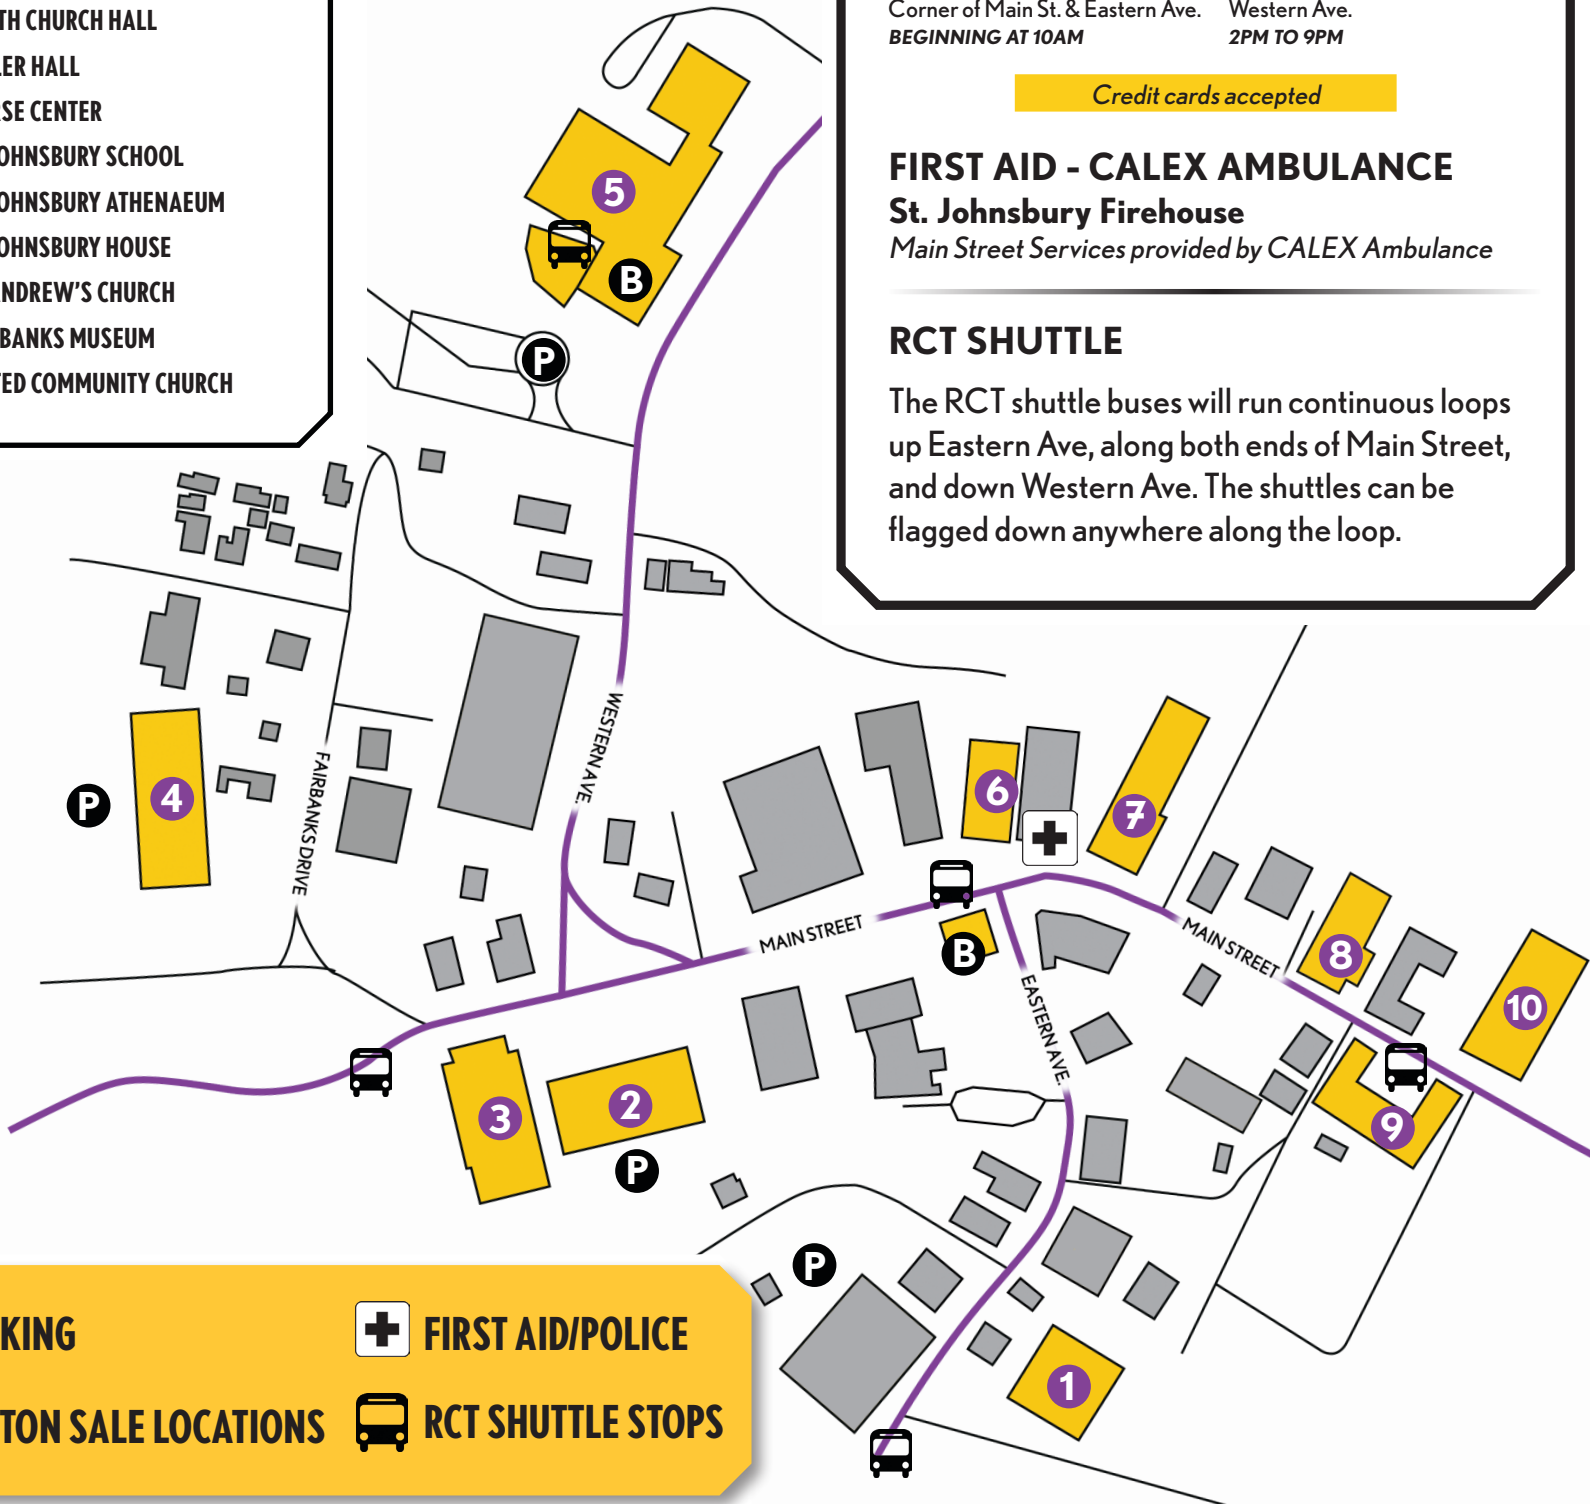

FIRST NIGHT NORTH VENUE GUIDE

VENUES

1. UNIVERSALIST UNITARIAN CHURCH
2. SOUTH CHURCH HALL
3. FULLER HALL
4. MORSE CENTER
5. ST. JOHNSBURY SCHOOL
6. ST. JOHNSBURY ATHENAEUM
7. ST. JOHNSBURY HOUSE
8. ST. ANDREW'S CHURCH
9. FAIRBANKS MUSEUM
10. UNITED COMMUNITY CHURCH

BUTTON SALES & INFORMATION

Information Booth

Corner of Main St. & Eastern Ave.
BEGINNING AT 10AM

St. Johnsbury School

Western Ave.
2PM TO 9PM

Credit cards accepted

FIRST AID - CALEX AMBULANCE

St. Johnsbury Firehouse

Main Street Services provided by CALEX Ambulance

RCT SHUTTLE

The RCT shuttle buses will run continuous loops up Eastern Ave, along both ends of Main Street, and down Western Ave. The shuttles can be flagged down anywhere along the loop.

P PARKING

+ FIRST AID/POLICE

B BUTTON SALE LOCATIONS

🚌 RCT SHUTTLE STOPS