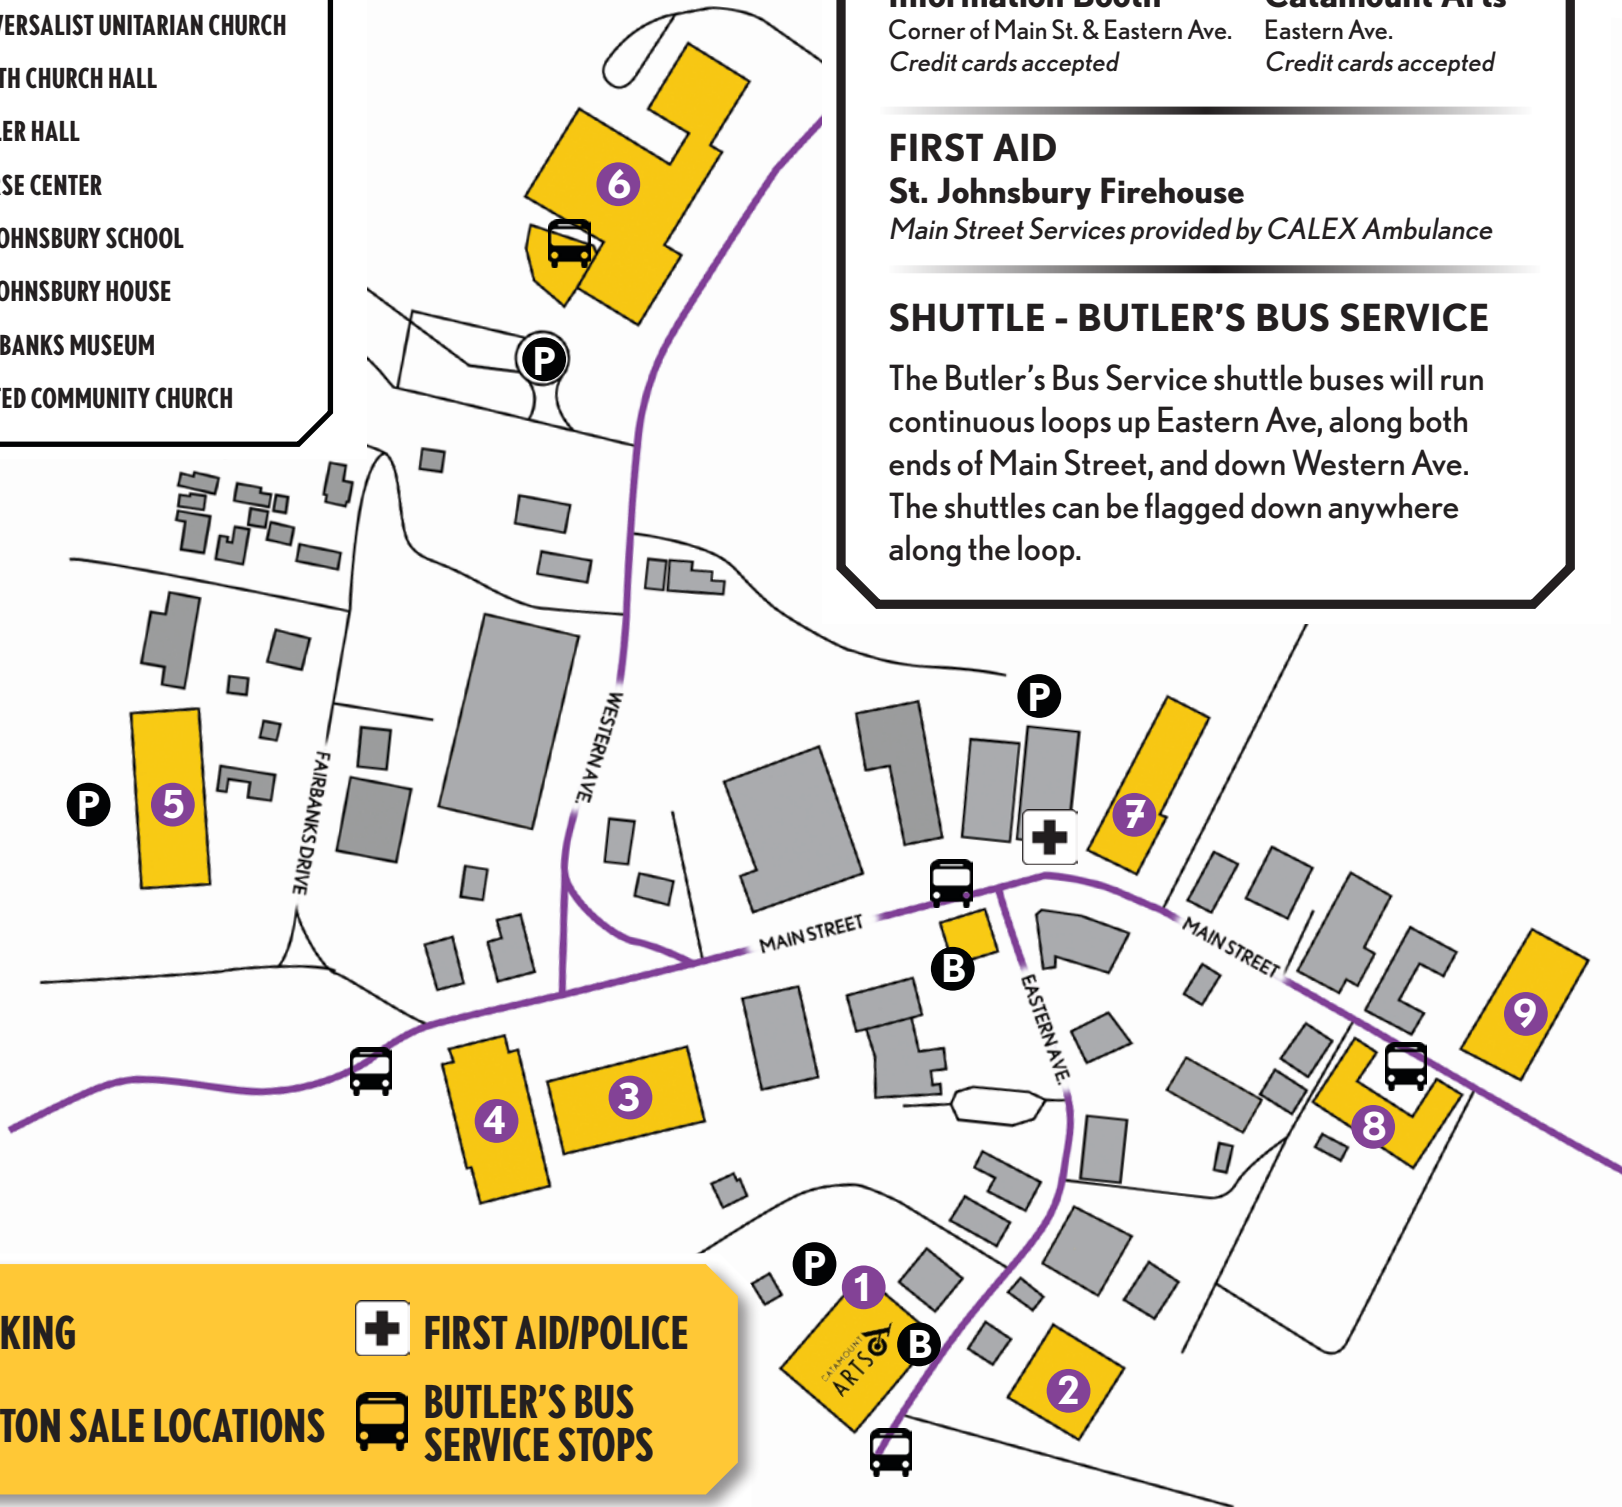

### Information Booth

Corner of Main St. & Eastern Ave.  
Credit cards accepted

### SHUTTLE - BUTLER'S BUS SERVICE

The Butler's Bus Service shuttle buses will run continuous loops up Eastern Ave, along both ends of Main Street, and down Western Ave. The shuttles can be flagged down anywhere along the loop.